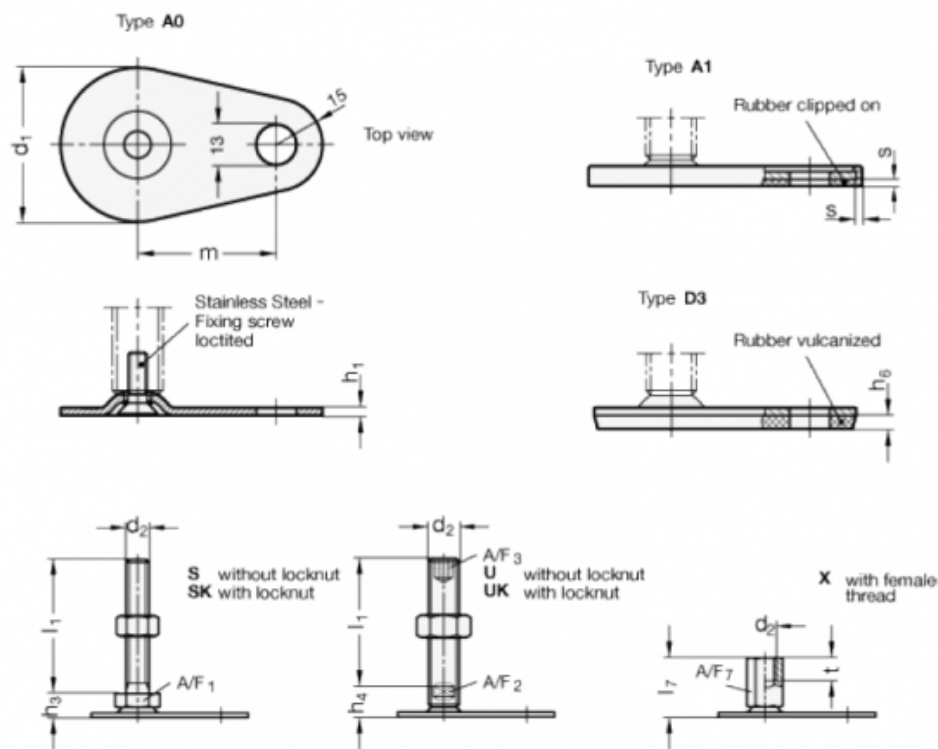

Data Sheet

Article number: 204280M1080A1SK

Description: E+G levelling foot
GN 42-80-M10-80-A1-SK

Note: SK With nut, External hexagon at the bottom

Measures

A/F1 = 17	s = 2
d1 = 80	
d2 = M10	
h1 = 3	
h3 = 12	
h6 =	
l1 = 80	
m = 70	